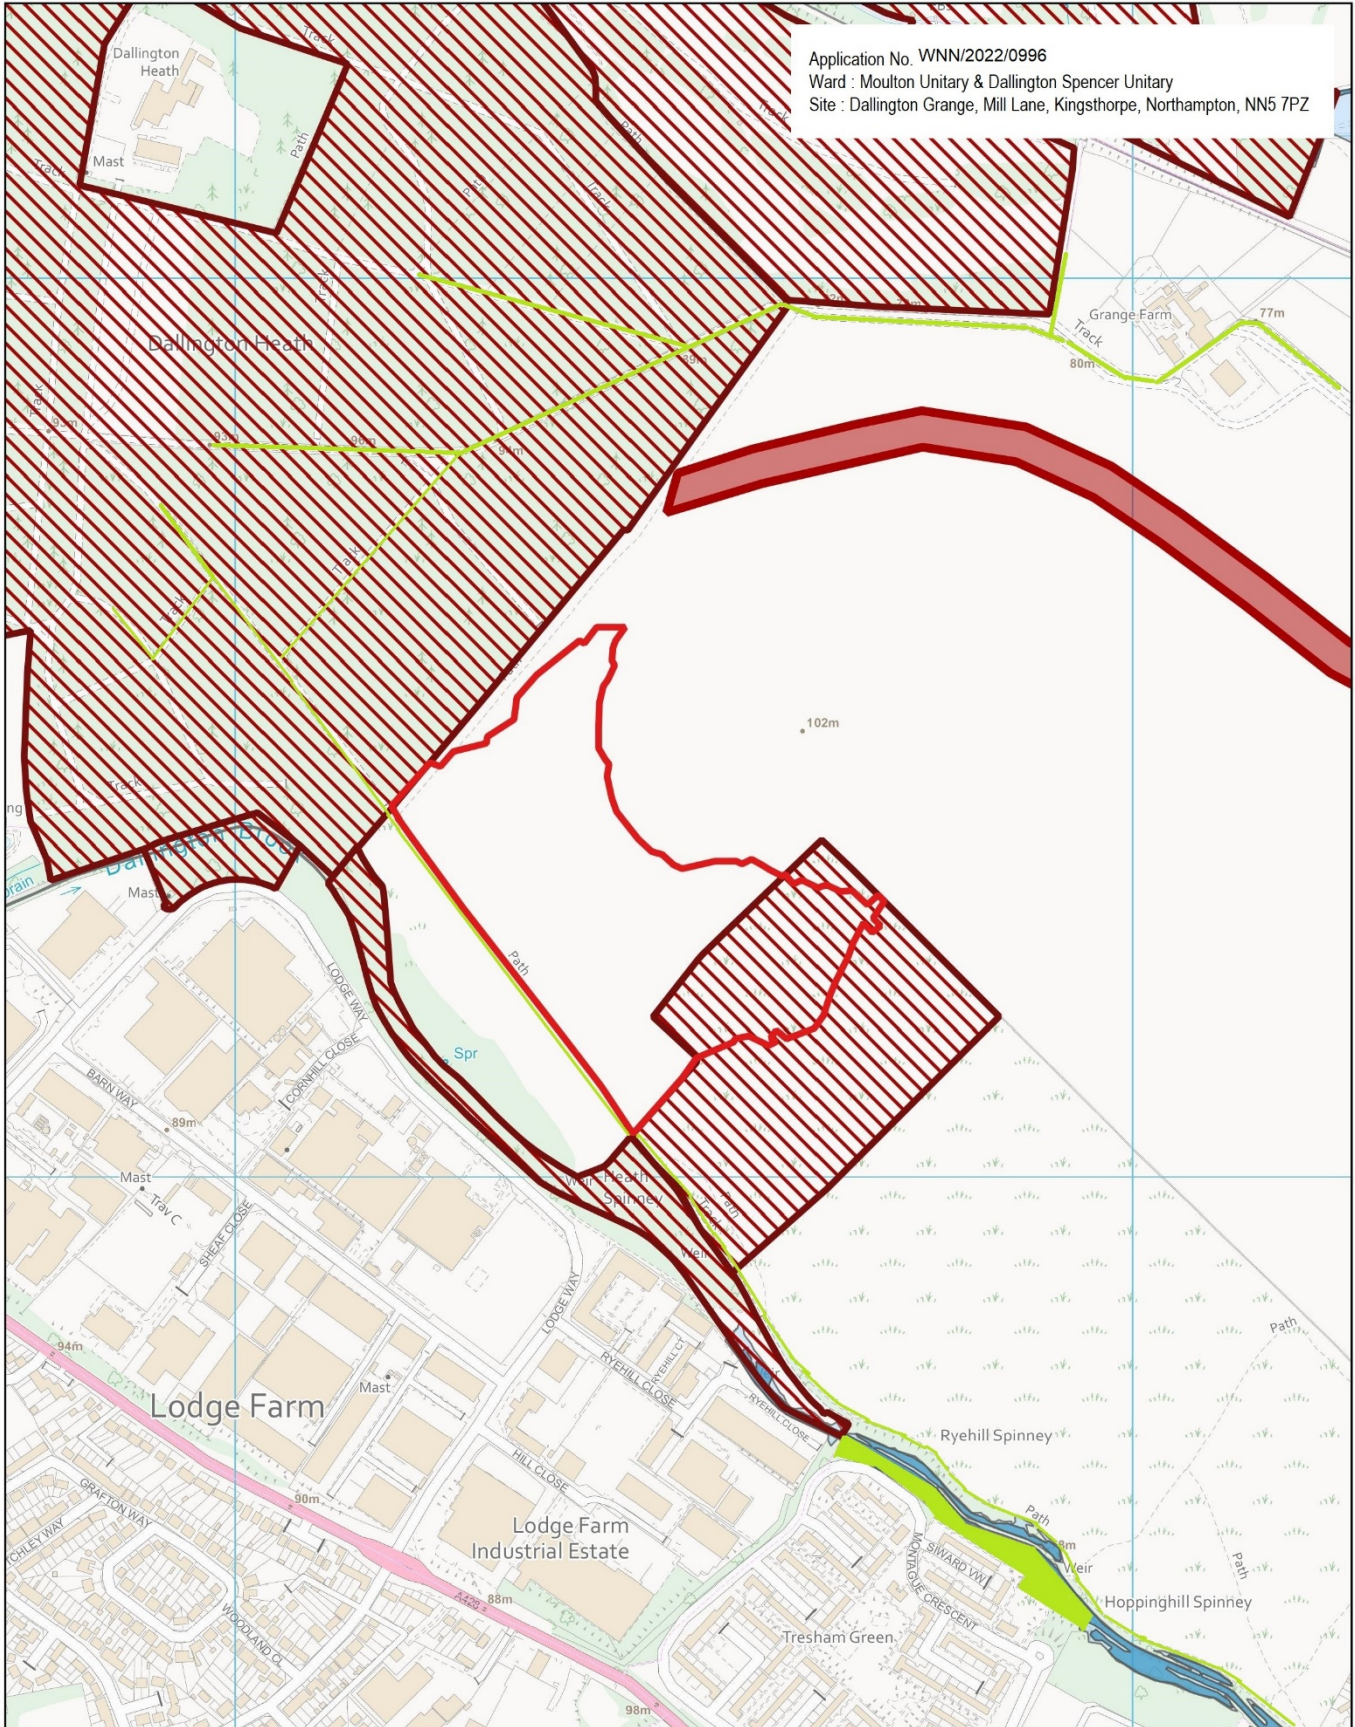

Application No. WNN/2022/0996  
 Ward : Moulton Unitary & Dallington Spencer Unitary  
 Site : Dallington Grange, Mill Lane, Kingsthorpe, Northampton, NN5 7PZ

Town : Northampton  
 Site Area : 9.6 Hectares  
 Co-ordinates; 473052 263304 SP7305263304  
 Phase 1 Dallington Grange SUE  
 falls within the Duston East Unitary Ward

- Key**
- Public open space, footpath/bridleways 
  - Application site 
  - Flood Zones 
  - Local Wildlife sites 
  - Safeguarded Transport Corridor 